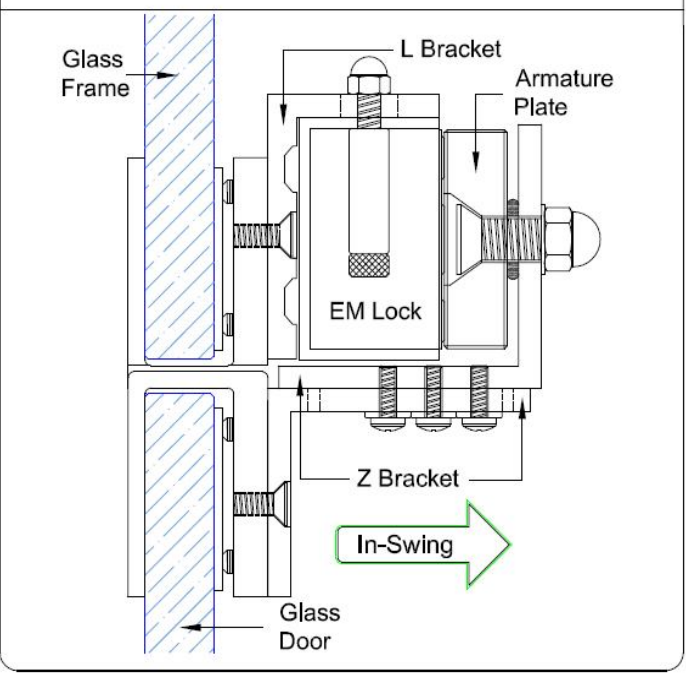

# DSU-600 BRACKET

( Glass Frame & Door Application )

## Specifications ( Unit = mm )

Installation Method