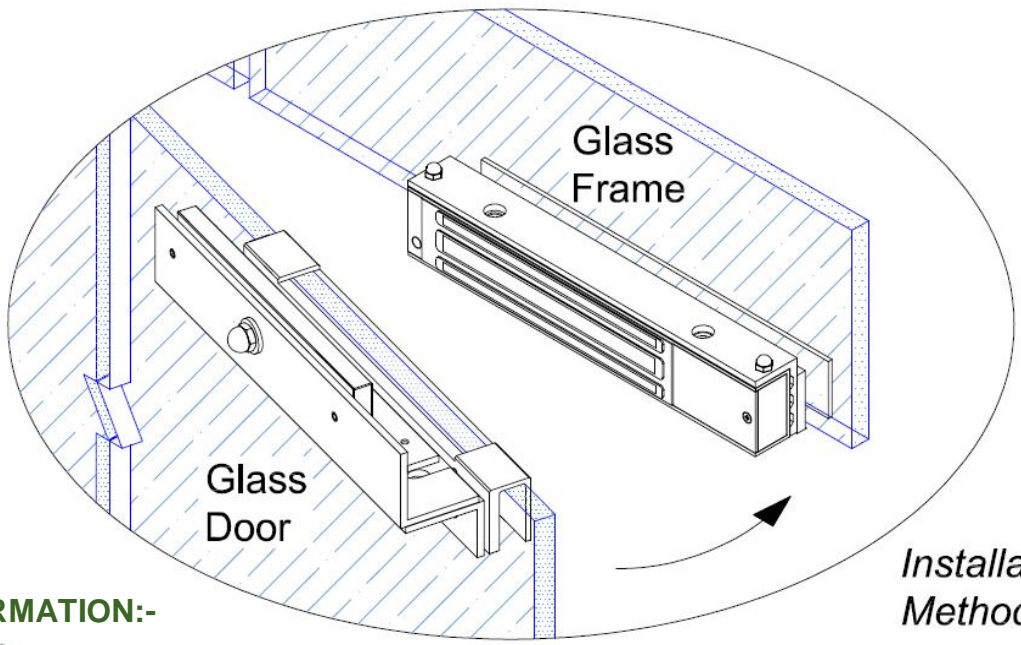

# DSU-600 BRACKET

( Glass Frame & Door Application )

## Specifications ( Unit = mm )

Installation Method