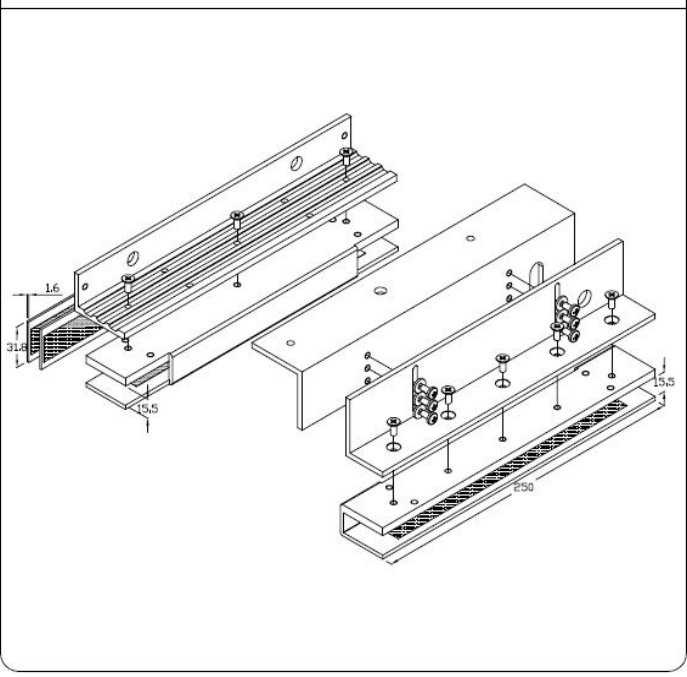

# DSU-600 BRACKET

( Glass Frame & Door Application )

## Specifications ( Unit = mm )

Installation Method

### ORDER INFORMATION:-

Model : DSU-600 FULL GLASS 600lbs BRACKET