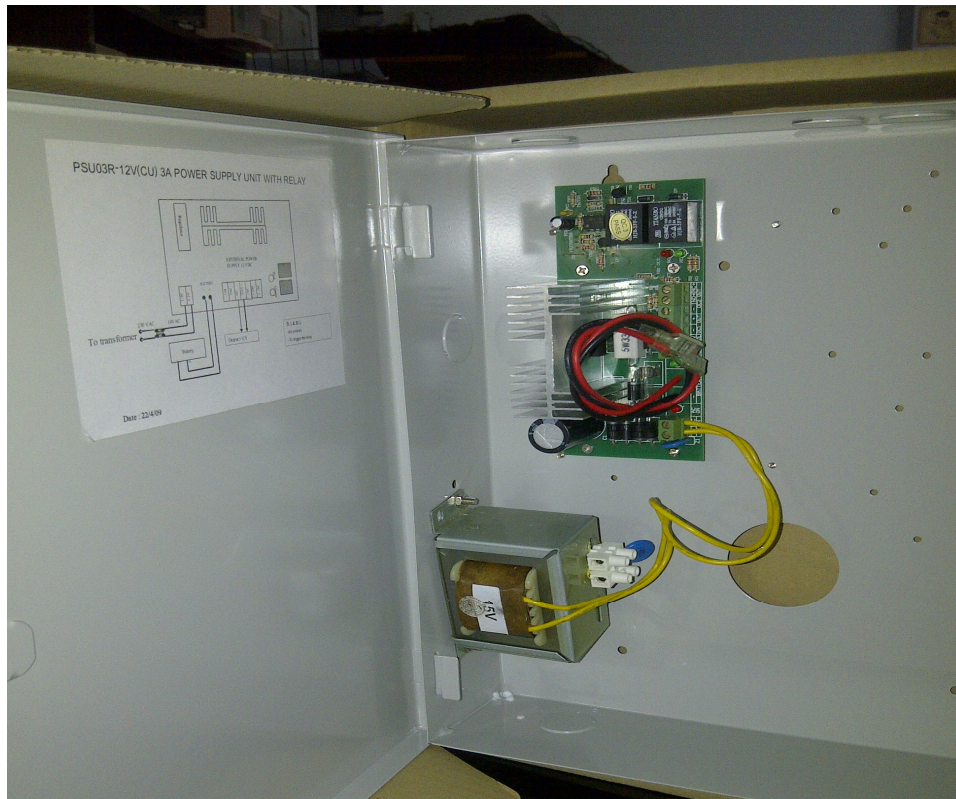

## 3A 12V PSU Complete Set Included:

- 1 unit of 3A PSU with Enclosure
- 1 unit of 12VDC 7Ah Battery

### ORDER INFORMATION:-

Model : PSU03RA-12V(CU) 3A POWER SUPPLY UNIT