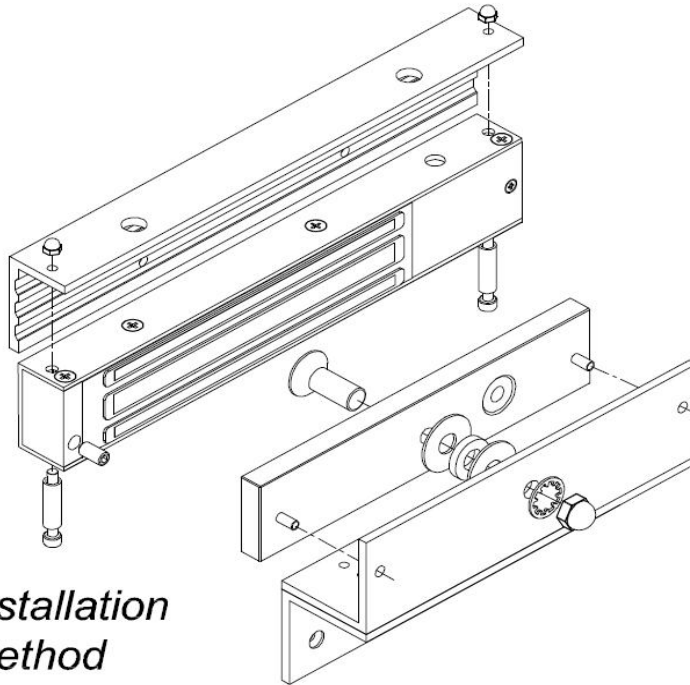

# ZL-600 BRACKET

( In - Swing Door Application )

*Installation Method*

**ORDER INFORMATION:-**

Model : ZL-600 (LED) BRACKET