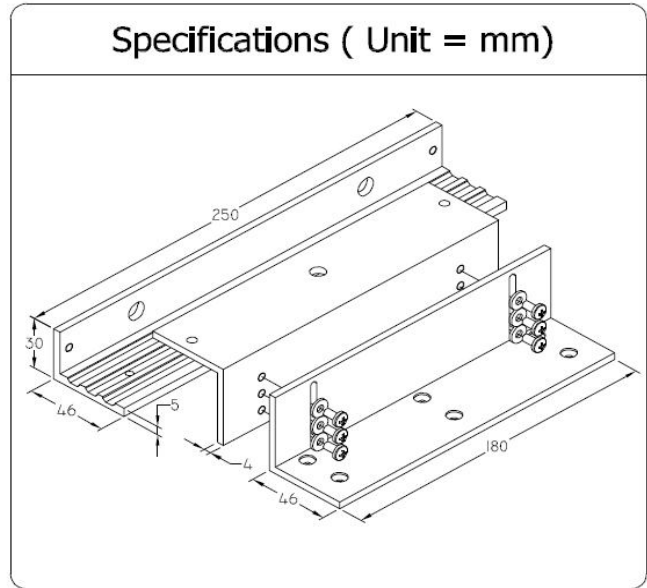

# ZL-600 BRACKET

( In - Swing Door Application )

*Installation Method*

**ORDER INFORMATION:-**

Model : ZL-600 (LED) BRACKET