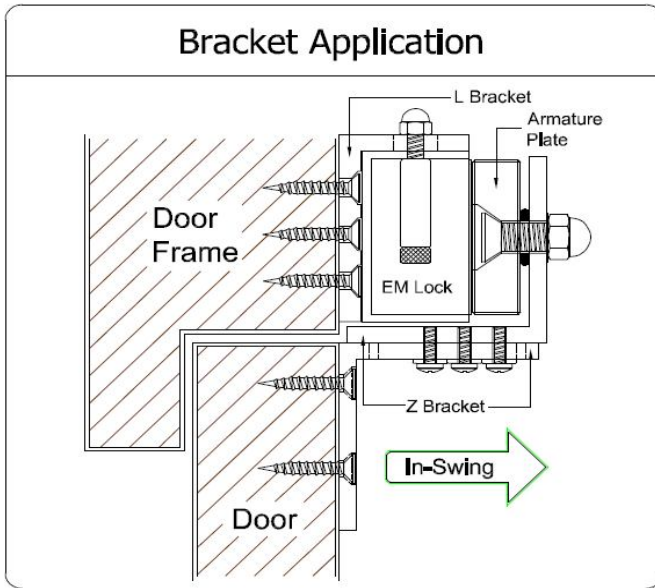

# ZL-600 BRACKET

( In - Swing Door Application )

*Installation Method*

**ORDER INFORMATION:-**

Model : ZL-600 (LED) BRACKET