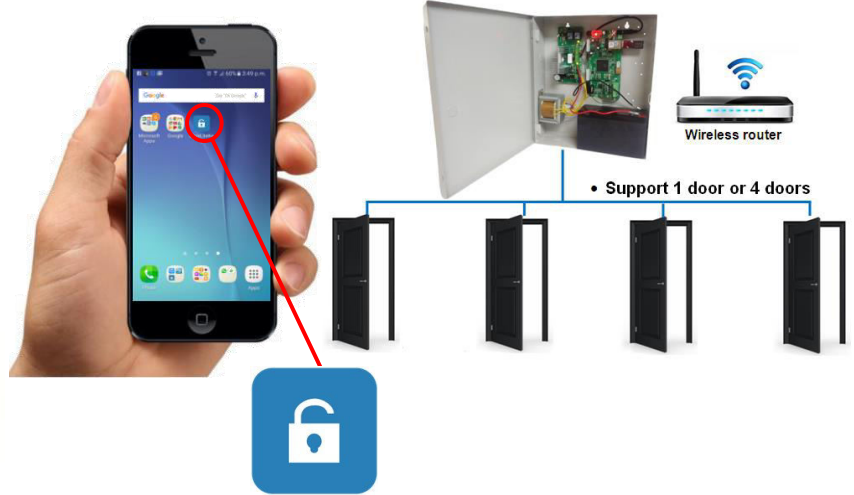

SBOX LITE SYSTEM ARCHITECTURE

SBOX-LITE is a simple and easy to use smart phones and other mobile phone or devices into trusted and easy to use credentials that replace keys and smart cards.

SBOX-LITE APPS KEYS support iPhone and android smart phones. After validating the SBOX-Lite key app, just click on the apps to unlock doors.

SBOX LITE SYSTEM PRINTSCREEN

Date	Type	In	Out
2016-06-01	Workday	: 8:28	: 9:00
2016-06-02	Workday	: 9:15	: 10:30
2016-06-01	Workday	: 11:05	: 11:25
2016-06-02	Workday	: 12:00	: 12:05
2016-06-01	Workday	: 8:00	: 9:30
2016-06-02	Workday	: 10:00	: 11:00
2016-06-01	Workday	: 15:00	: 15:05

FEATURES:-

- ✓ Highly secure credential using apps
- ✓ No user card required to enter door
- ✓ Plug & Play and no software setup
- ✓ Solving cards duplication problem
- ✓ Use mobile to navigate via SBOX-LITE APP
- ✓ Controls up to 1 door or 4 doors (optional)
- ✓ Compatible with multiple operational systems and navigators: iOS, Android, Safari, Firefox, Google Chrome...
- ✓ Time attendance report
- ✓ Video intercom (optional)